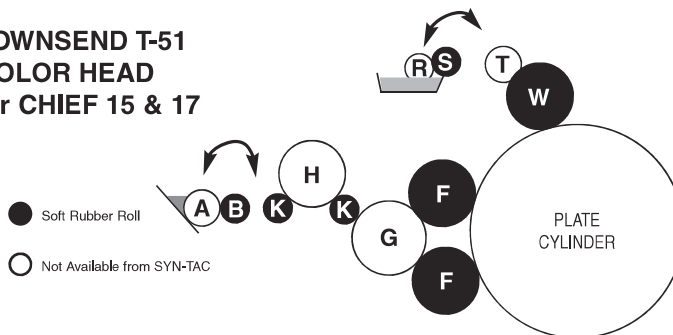

SYN-TAC TOWNSEND T-51

TOWNSEND T-51 COLOR HEAD for A.B. DICK MODELS 380 & 385 (formerly MGD 20 & 22)

Syn-Tac Cat. No.	Key	Description	Mfg. Part No.	Roll Dia.	Roll Face Lgth.	Overall Shaft Lgth.
---------------------	-----	-------------	------------------	--------------	-----------------------	---------------------------

T-51 COLOR HEAD for A.B. DICK MODELS 380 & 385

INK SYSTEM ROLLERS

51510	F	INK FORM	6813	2 ¹ / ₈	23 ³ / ₈	24 ¹ / ₂
51511	I	INK FLOATER	6829	2 ¹ / ₂	23 ³ / ₈	24 ¹ / ₂
51520*	K	TRANSFER ROLL (geared)	6815	1 ¹ / ₄	23 ³ / ₈	29 ³ / ₁₆
51530*	B	DUCTOR	5818	1 ³ / ₈	23 ⁷ / ₁₆	25 ¹ / ₈

AQUA FLOW WATER SYSTEM ROLLERS

51510	W	WATER FORM	6813	2 ¹ / ₈	23 ³ / ₈	24 ¹ / ₂
51550*	S	WATER DUCTOR	6817	1 ³ / ₈	24 ¹ / ₈	25 ¹ / ₈

TOWNSEND T-51 COLOR HEAD for CHIEF 15 & 17

T-51 COLOR HEAD for CHIEF 15 (1974 and later) & CHIEF 17

* Bushings are NOT included.

NOTE: Though no longer listed in the catalog, the following rolls of the Townsend T-51 for Chief model 15 (1973 and earlier) may still be purchased. Call for availability from SYN-TAC **51310, 51320, 51340, 51341.**