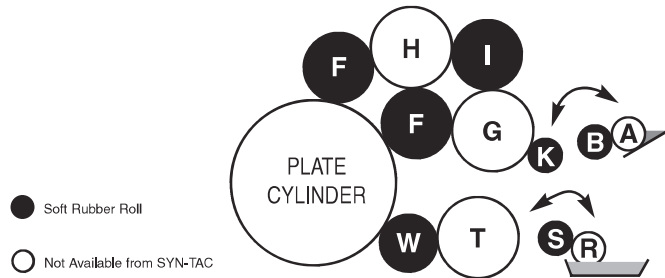

SYN-TAC TOWNSEND T-51

TOWNSEND T-51 COLOR HEAD for A.B. DICK MODELS 380 & 385 (formerly MGD 20 & 22)

Syn-Tac Cat. No.	Key	Description	Mfg. Part No.	Roll Dia.	Roll Face Lgth.	Overall Shaft Lgth.
---------------------	-----	-------------	------------------	--------------	-----------------------	---------------------------

T-51 COLOR HEAD for A.B. DICK MODELS 380 & 385

INK SYSTEM ROLLERS

51510	F	INK FORM	6813	2 ¹ / ₈	23 ³ / ₈	24 ¹ / ₂
51511	I	INK FLOATER	6829	2 ¹ / ₂	23 ³ / ₈	24 ¹ / ₂
51520*	K	TRANSFER ROLL (geared)	6815	1 ¹ / ₄	23 ³ / ₈	29 ³ / ₁₆
51530*	B	DUCTOR	5818	1 ³ / ₈	23 ⁷ / ₁₆	25 ¹ / ₈

AQUA FLOW WATER SYSTEM ROLLERS

51510	W	WATER FORM	6813	2 ¹ / ₈	23 ³ / ₈	24 ¹ / ₂
51550*	S	WATER DUCTOR	6817	1 ³ / ₈	24 ¹ / ₈	25 ¹ / ₈

TOWNSEND T-51 COLOR HEAD for CHIEF 15 & 17

T-51 COLOR HEAD for CHIEF 15 (1974 and later) & CHIEF 17

* Bushings are NOT included.

NOTE: Though no longer listed in the catalog, the following rolls of the Townsend T-51 for Chief model 15 (1973 and earlier) may still be purchased. Call for availability from SYN-TAC **51310, 51320, 51340, 51341.**