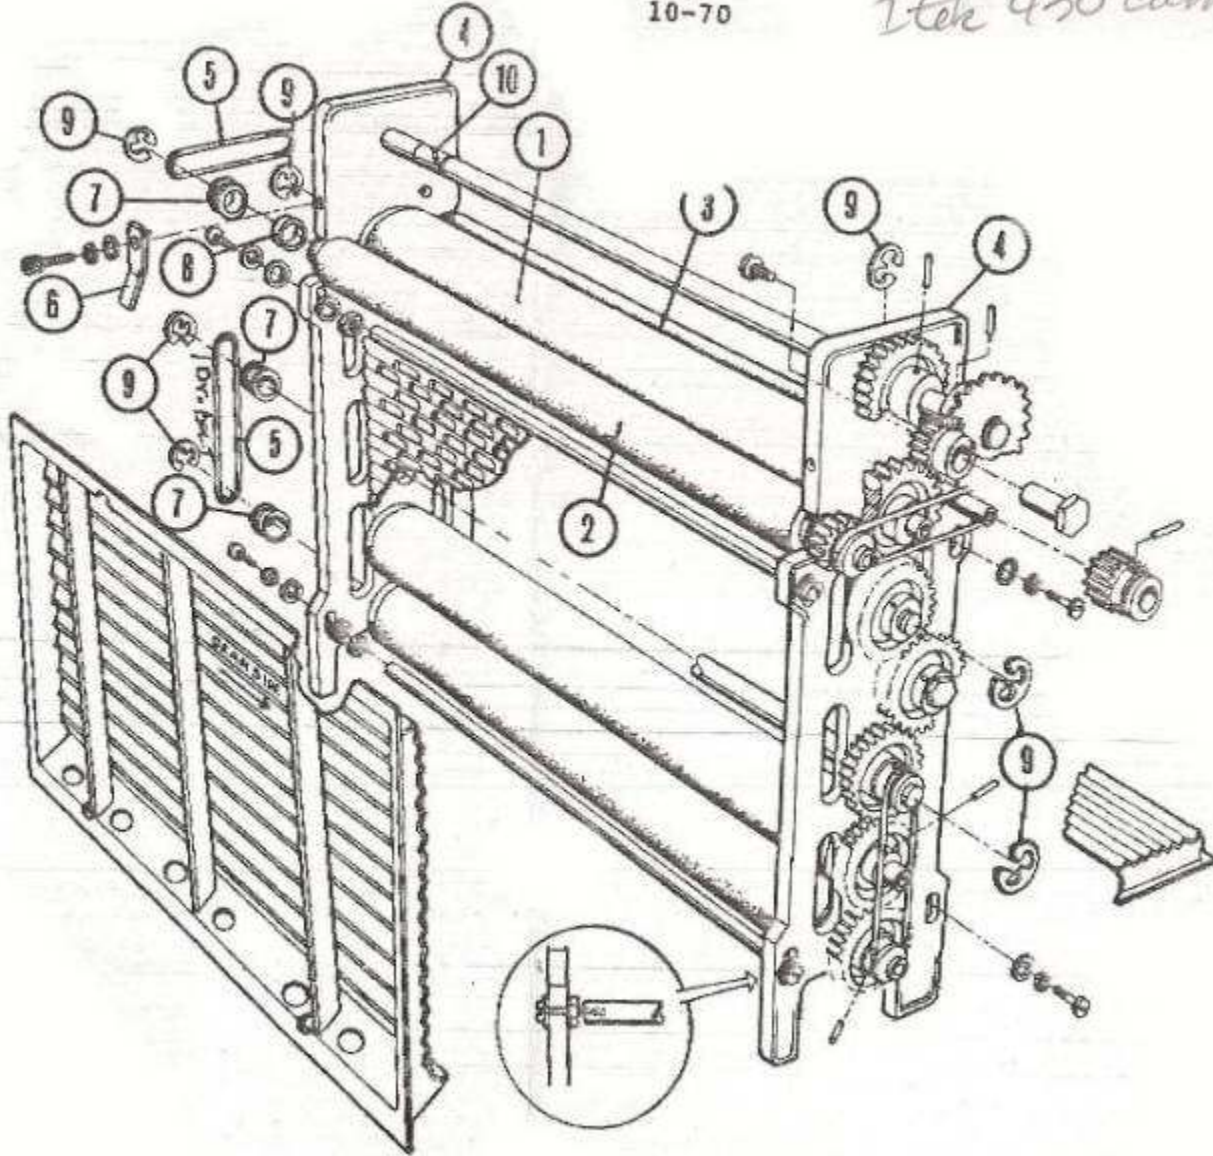

10-70

Itek 480 camera

ROLLER FRAMES

<u>Ref.</u>	<u>Description</u>	<u>Part Number</u>	<u>Qty.</u>
	DEVELOPER ROLLER FRAME	19252608	1
1	Large Rubber Roller	20307301	1
2	Small Rubber Roller	19259501	1
3	Small Rubber Roller	19259501-	1
	FIXER/FIRST WASH ROLLER FRAME	19252601	1
1	Large Plastic Roller	19300202	1
2	Small Plastic Roller	19247901	1
3	Small Plastic Roller	19247901	1
	SECOND WASH ROLLER FRAME	19252602	1
1	Large Rubber Roller	20307301	1
2	Small Rubber Roller	19259501-	1
3	Small Plastic Roller	19247901	1
4	Bearing Plate	20990100	2
5	Drive Belt	09729507	4
6	Clip, Developer R/F	19718901	4
	Clip, 2nd Wash R/F	19718901	4
	Cap Screw, 8-32 x 1/2"	H0275900	2
	Lock Washer, #8	H0155100	2
	Flat Washer, #8	H0156300	2
7	Pulley, Developer R/F	19242801	4
	Pulley, Fixer/1st Wash R/F	19242801	2
	Pulley, 2nd Wash R/F	19242801	3
8	Bearing, Developer R/R	19265101	2
	Bearing, 2nd Wash R/F	19265101	1
9	Retaining Ring	H0933000	8
10	Bearing	40141118	2